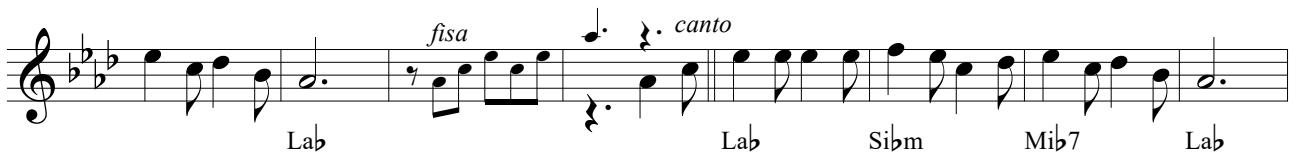

LA MIA MAMA

Elaborazione di:
L. BORGARO - M. MIORI

STRUMENTI in DO

Tarantella

The musical score is written in 6/8 time and consists of eight staves. The first staff is marked 'brass' and includes the notes G4, A4, Bb4, C5, Bb4, A4, G4. The second staff is marked 'fisa' and includes the notes G4, A4, Bb4, C5, Bb4, A4, G4. The third staff is marked 'canto' and includes the notes G4, A4, Bb4, C5, Bb4, A4, G4. The guitar chords are indicated below the staves: Lab6, Mib7, Lab, Mib7, Lab, Sibm, Mib7, Lab, Mib7, Lab, Mib7, Lab, Mib7, Lab, Sibm, Mib7, Lab, Mib7, Lab, Sibm, Mib7, Lab, Mib7, Lab.

LA MIA MAMA

LA MIA MAMA

Musical staff 1: Treble clef, key signature of three flats (B-flat, E-flat, A-flat). The staff contains a sequence of eighth and quarter notes. Chord symbols below the staff are Lab, Sibm, Mib7, and Lab.

Musical staff 2: Treble clef, key signature of three flats. The staff contains a sequence of eighth and quarter notes.

Musical staff 3: Treble clef, key signature of three flats. The staff contains a sequence of eighth and quarter notes. A chord symbol Mib7 is located below the staff.

Musical staff 5: Treble clef, key signature of three flats. The staff contains a sequence of eighth and quarter notes. A *canto* marking is above the staff. Chord symbols Mib7, Lab, and Reb are below the staff.